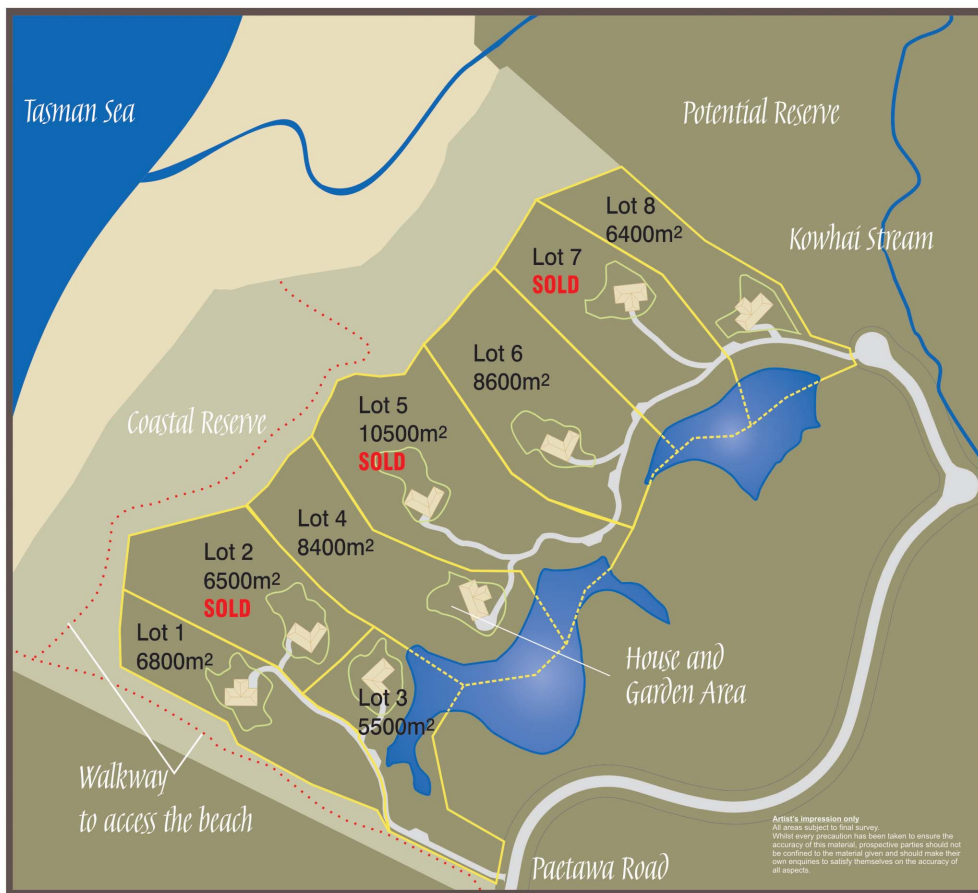

Tasman Lakes

PEKA PEKA BEACH

Lot 1.....Buyer Enquiry from \$445,000

Lot 3.....Buyer Enquiry from \$370,000

Lot 4.....Buyer Enquiry from \$445,000

Lot 6.....Buyer Enquiry from \$480,000

Lot 8.....Buyer Enquiry from \$480,000